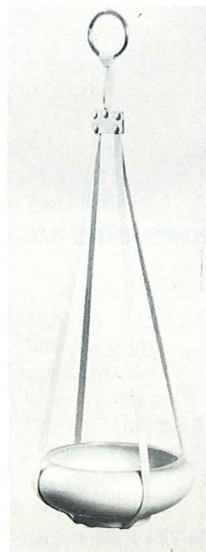

302—CANDLE VASE—2.00

31—6" BUD VASE—1.00

32—4" BUD VASE—1.00

T2—7" BAMBOO VASE—1.50

235—6" FLOWER ARRANGER—2.50

26LC—6 OZ. TUMBLER VASE—1.50

237—9" POD VASE—3.00

56—7" CORNUCOPIA VASE—2.00

71H—9" BOTTLE VASE— WITH LID—3.00

72—10" RINGED CYLINDER—3.00

F55—17" WINE BOTTLE—3.50

39—6" TRIANGLE PLANTER—2.50

77A—FIRE SIDE VASE—15.00

77—17" FIRE SIDE VASE—15.00

IN FLAME—30.00

212 — 8" ROUND BOWL W/STRAP — 5.00 STRAP ONLY — 2.50

T10 — 13½" CLAW SHELL BOWL W/STRAP — 7.50

490 — 4½" SAFETY ASHTRAY W/STRAP — 5.00

HANG IN THERE!!!

Universal beige leather hanging strap. Pictured here with three different pieces to show you its unlimited uses. Almost any shape and size of Frankoma cradles in this smart braided strap.

SIZES ARE APPROXIMATE AND MAY VARY SLIGHTLY.