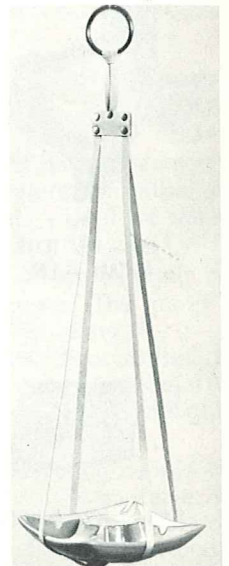

302—CANDLE VASE—2.00

31—6" BUD VASE—1.00

32—4" BUD VASE—1.00

T2—7" BAMBOO VASE—1.50

235—6" FLOWER ARRANGER—2.50

26LC—6 OZ. TUMBLER VASE—1.50

237—9" POD VASE—3.00

56—7" CORNUCOPIA VASE—2.00

71H—9" BOTTLE VASE— WITH LID—3.00

72—10" RINGED CYLINDER—3.00

F55—17" WINE BOTTLE—3.50

39—6" TRIANGLE PLANTER—2.50

77A—FIRE SIDE VASE—15.00

77—17" FIRE SIDE VASE—15.00

IN FLAME—30.00

212 — 8" ROUND BOWL W/STRAP — 5.00 STRAP ONLY — 2.50

T10 — 13½" CLAW SHELL BOWL W/STRAP — 7.50

490 — 4½" SAFETY ASHTRAY W/STRAP — 5.00

HANG IN THERE!!!

Universal beige leather hanging strap. Pictured here with three different pieces to show you its unlimited uses. Almost any shape and size of Frankoma cradles in this smart braided strap.

SIZES ARE APPROXIMATE AND MAY VARY SLIGHTLY.