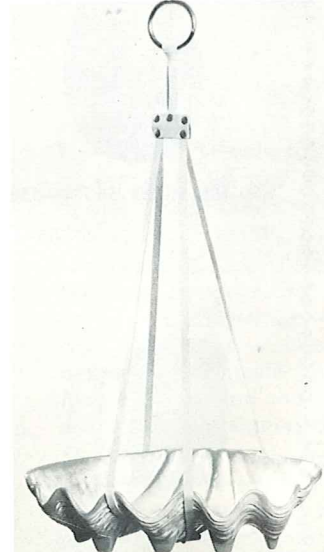

302—CANDLE VASE—2.00

31—6" BUD VASE—1.00

32—4" BUD VASE—1.00

T2—7" BAMBOO VASE—1.50

235—6" FLOWER ARRANGER—2.50

26LC—6 OZ. TUMBLER VASE—1.50

237—9" POD VASE—3.00

56—7" CORNUCOPIA VASE—2.00

71H—9" BOTTLE VASE— WITH LID—3.00

72—10" RINGED CYLINDER—3.00

F55—17" WINE BOTTLE—3.50

39—6" TRIANGLE PLANTER—2.50

77A—FIRE SIDE VASE—15.00

77—17" FIRE SIDE VASE—15.00

IN FLAME—30.00

212 — 8" ROUND BOWL W/STRAP — 5.00 STRAP ONLY — 2.50

T10 — 13½" CLAW SHELL BOWL W/STRAP — 7.50

490 — 4½" SAFETY ASHTRAY W/STRAP — 5.00

HANG IN THERE!!!

Universal beige leather hanging strap. Pictured here with three different pieces to show you its unlimited uses. Almost any shape and size of Frankoma cradles in this smart braided strap.

SIZES ARE APPROXIMATE AND MAY VARY SLIGHTLY.